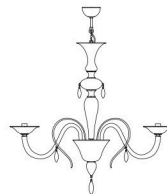

7096

Glass colour

Frame finish

Clear glass with gold decorations, Fumè with gold decorations, Light green with gold decorations

7096 A2

HALO/LED  
E 14  
2 x MAX 46W  
11 3/4"  
30

45  
17 6/8"

4,00 Kg  
0,084 m<sup>3</sup>

7096 A3

HALO/LED  
E 14  
3 x MAX 46W  
11 3/4"  
30

50  
19 5/8"

5,00 Kg  
0,084 m<sup>3</sup>

7096 K6

HALO/LED  
E 14  
6 x MAX 46W  
70  
27 1/2"

Ø 70  
27 1/2"

13,50 Kg  
0,252 m<sup>3</sup>

Gold

7096 K8

HALO/LED  
E 14  
8 x MAX 46W  
80  
31 1/2"

Ø 85  
33 1/2"

16,50 Kg  
0,252 m<sup>3</sup>

7096 K10

HALO/LED  
E 14  
10 x MAX 46W  
36 5/8"  
93

Ø 100  
39 3/8"