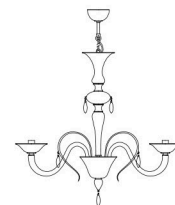

7096

Glass colour

Frame finish

Clear glass with gold decorations, Fumè with gold decorations, Light green with gold decorations

7096 A2

HALO/LED  
E 14  
2 x MAX 46W  
11 3/4"  
30

45  
17 6/8"

4,00 Kg  
0,084 m<sup>3</sup>

7096 A3

HALO/LED  
E 14  
3 x MAX 46W  
11 3/4"  
30

50  
19 5/8"

5,00 Kg  
0,084 m<sup>3</sup>

7096 K6

HALO/LED  
E 14  
6 x MAX 46W  
70  
27 1/2"

Ø 70  
27 1/2"

13,50 Kg  
0,252 m<sup>3</sup>

Gold

7096 K8

HALO/LED  
E 14  
8 x MAX 46W  
80  
31 1/2"

Ø 85  
33 1/2"

16,50 Kg  
0,252 m<sup>3</sup>

7096 K10

HALO/LED  
E 14  
10 x MAX 46W  
36 5/8"  
93

Ø 100  
39 3/8"